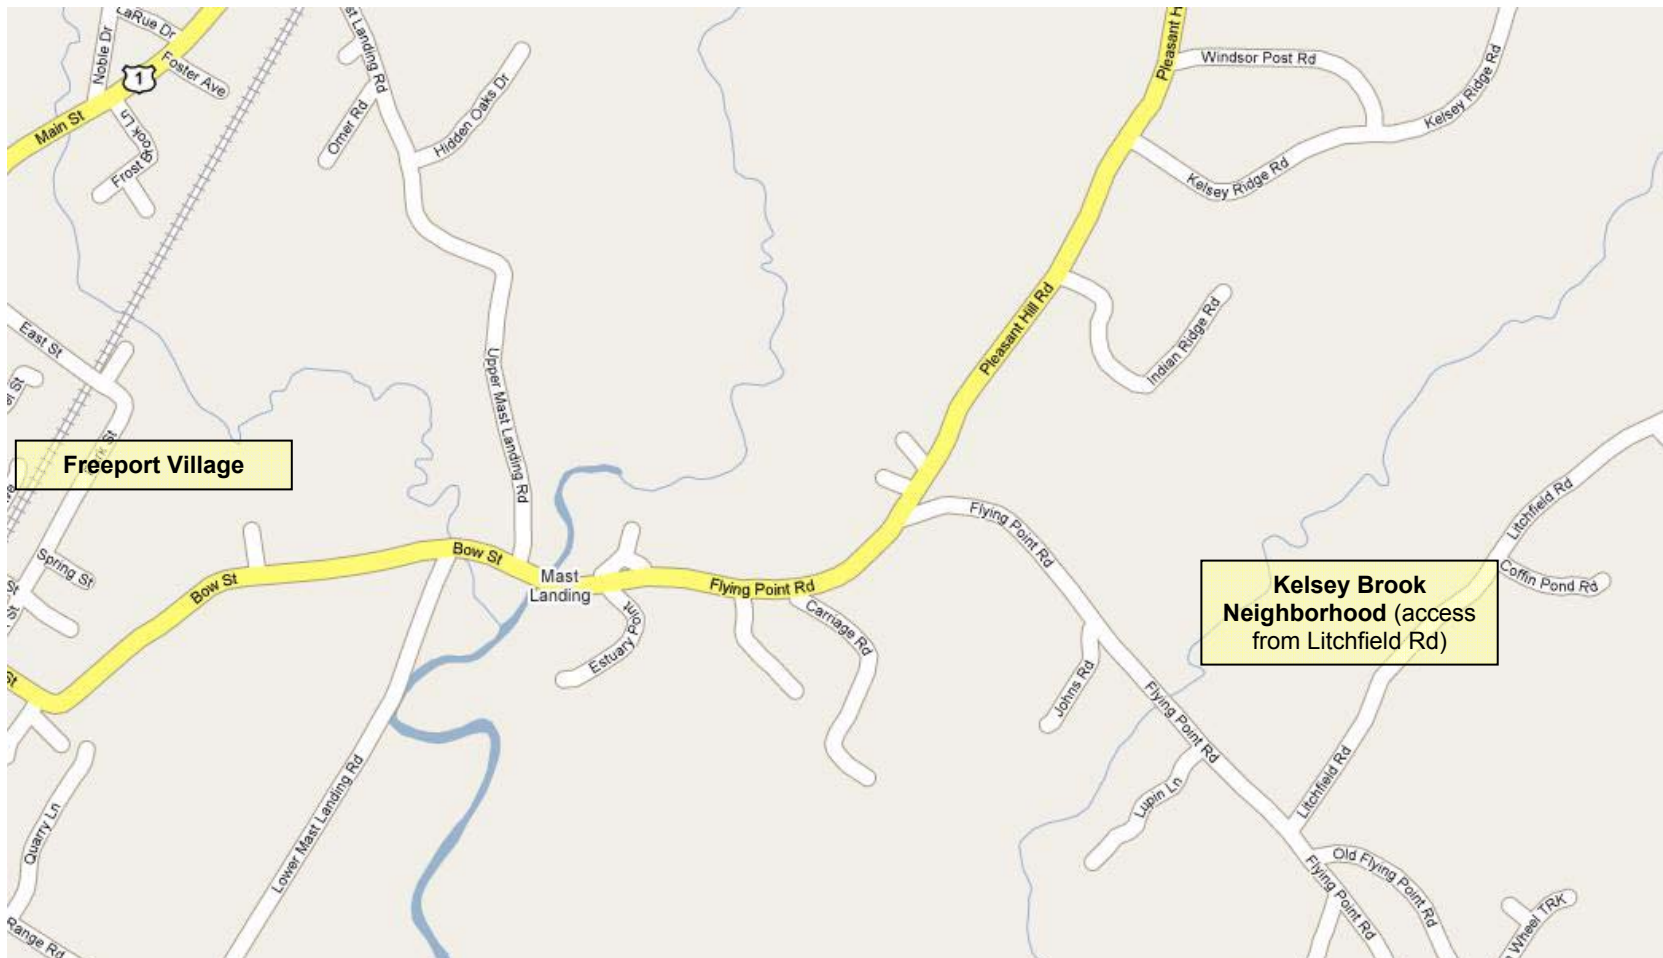

Kelsey Brook Location Map

Revised August 27, 2007

Whitten Properties • 28 State Street • Gorham ME 04038
Office: 207-839-3159 www.whittenproperties.com

Offered Exclusively by: